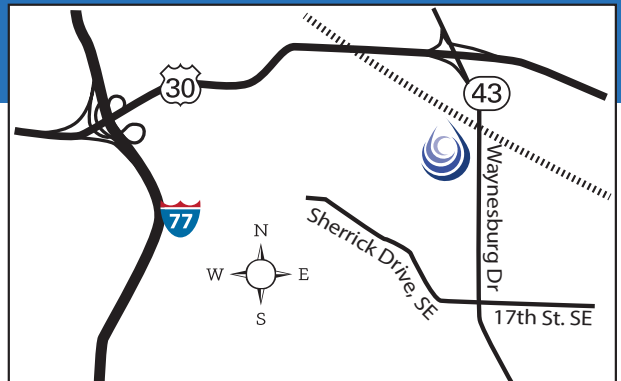

## Visit us any time

Beaver Petroleum is just 2 miles from Interstate 77 (take Exit 104: US 30 East toward East Liverpool), we are a half-mile off Route 30 on US 43 South (1507 Waynesburg Dr, S.E.), over the railroad tracks.